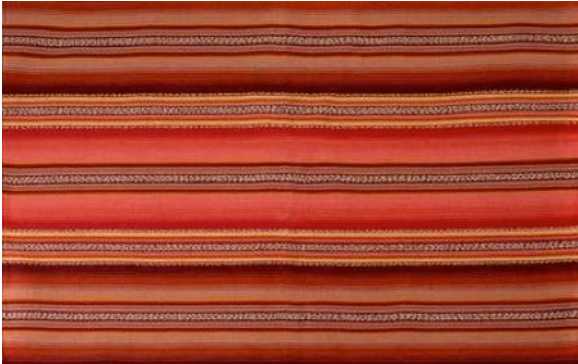

Mayan Hands Color Chart

Each rectangle below is the size of one placemat.

Denim Solola

Indigo & Blues

Blue Solola

Otono

Maya Fiesta

Purple Zunil

Rainbow

Shadowed Jaspe

Red Solola

The rectangles below are similarly scaled to those above.

Jade & Black

Maroon Jaspe

Black & White

Orange & Blue Stripe

Earthtone Jasper