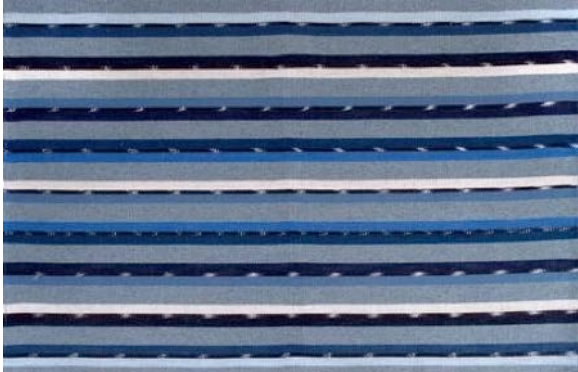

Mayan Hands Color Chart

Each rectangle below is the size of one placemat.

Denim Solola

Indigo & Blues

Blue Solola

Otono

Maya Fiesta

Purple Zunil

Rainbow

Shadowed Jaspe

Red Solola

The rectangles below are similarly scaled to those above.

Jade & Black

Maroon Jaspe

Black & White

Orange & Blue Stripe

Earthtone Jasper